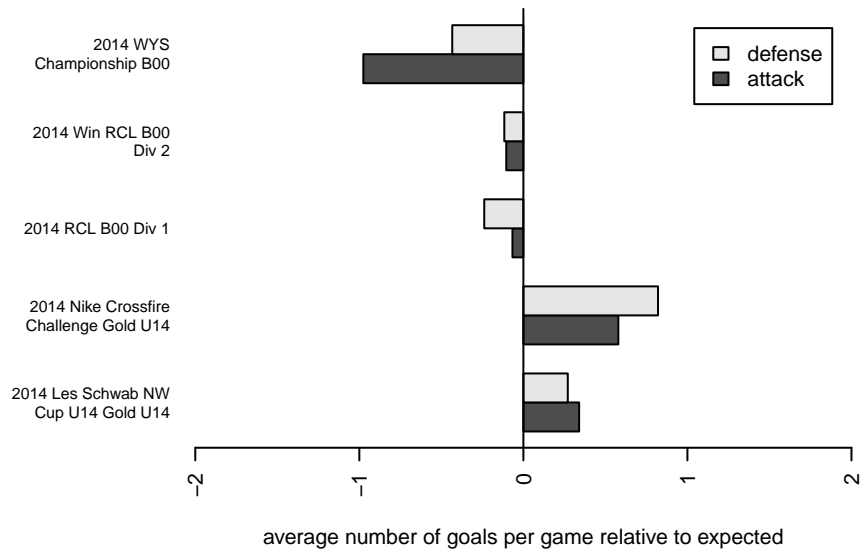

Performance relative to 13 month average