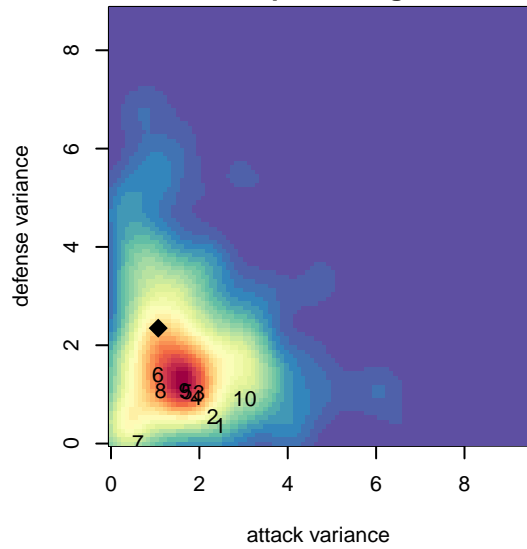

**attack and defense variance (black dot)
relative to other teams
and top 10 in region**