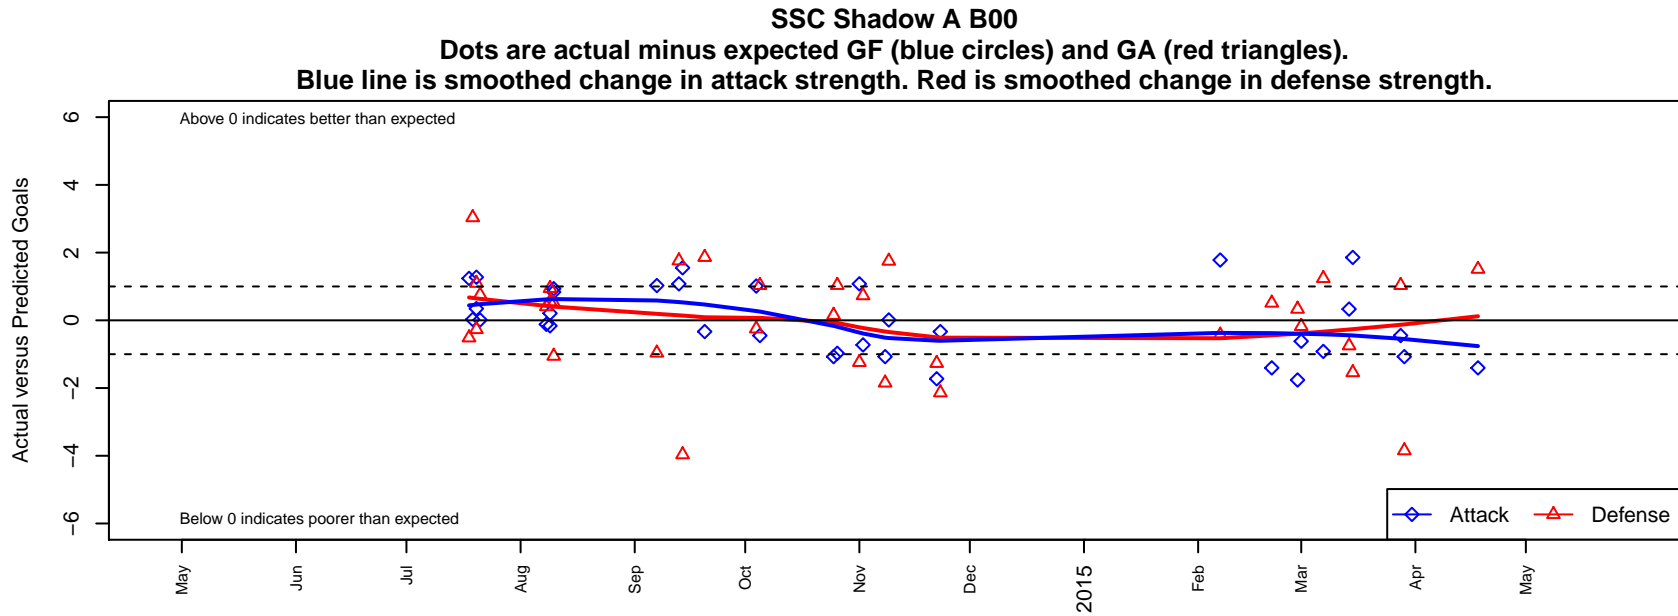

**attack and defense variance (black dot)
relative to other teams
and top 10 in region**

**attack and defense rating
relative to others at age
and all opponents in last 13 months**

SSC Shadow A B00

Spokane SC Shadow
Spokane, WA
B00 total strength=1372
attack=10.7 defense=4.93
fall league = RCL B00 Div 1
spr league = Win RCL B00 Div 2

alt names used:
SSC SHADOW SHADOW B00 (WA)
SSC SHADOW SHADOW B00 (WA)
SSC Shadow B00-A
SSC Shadow B00-A
SSC Shadow B 00 A
SSC Shadow B00-A

Venues played:
2014 Nike Crossfire Challenge Gold U14
2014 Les Schwab NW Cup U14 Gold U14
2014 RCL B00 Div 1
2014 Win RCL B00 Div 2
2014 WYS Championship B00