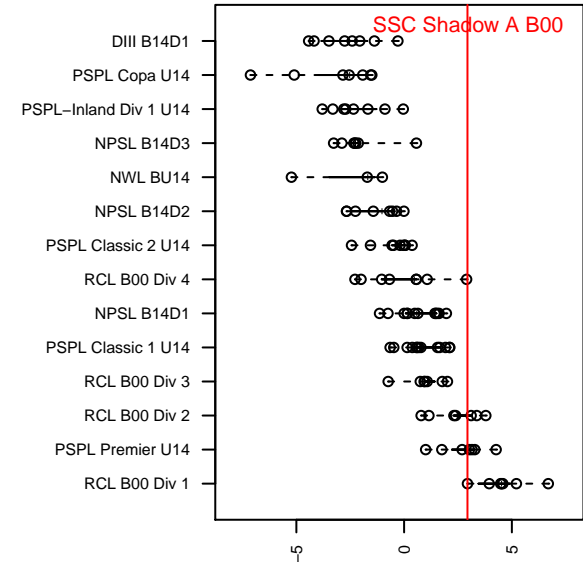

**attack and defense rating
relative to others at age
and all opponents in last 13 months**