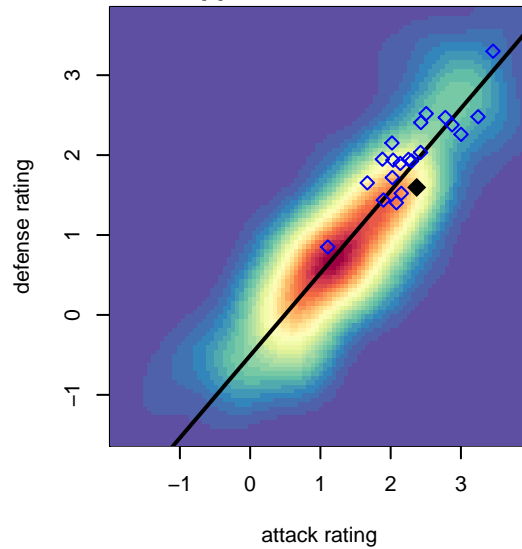

**attack and defense rating
relative to others at age
and all opponents in last 13 months**