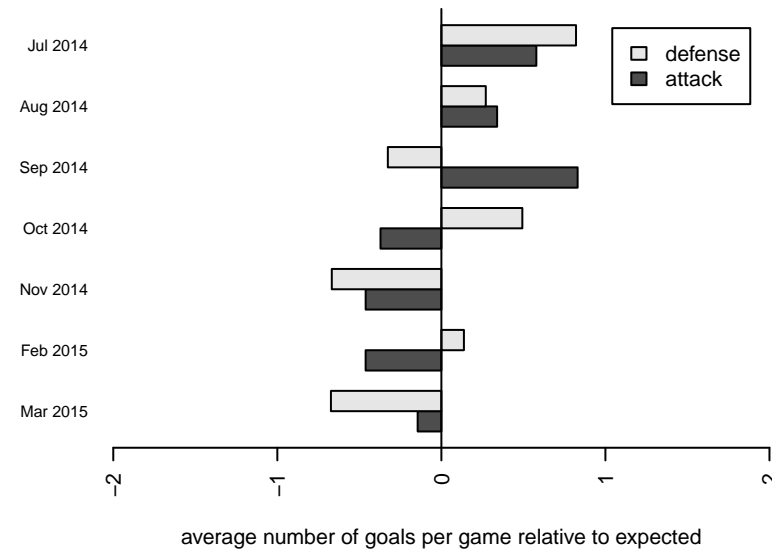

Performance relative to 13 month average